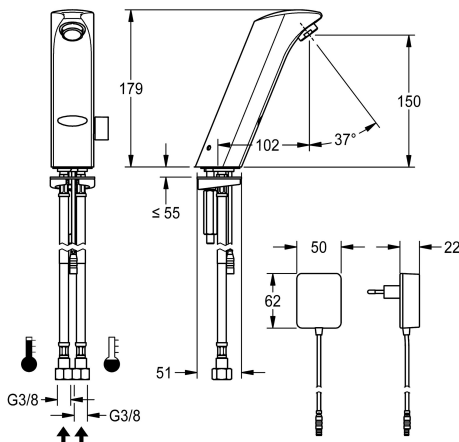

**KWC PROTRONIC-S**  
Electronic pillar mixer with plug-in power supply unit

Modell-Linie: **PROTRONIC-S** | PRTRS0009 | 2030025078 | EAN/GTIN: 7612982224799  
Taps | Electronic taps

**Article Number**

**2030025078**